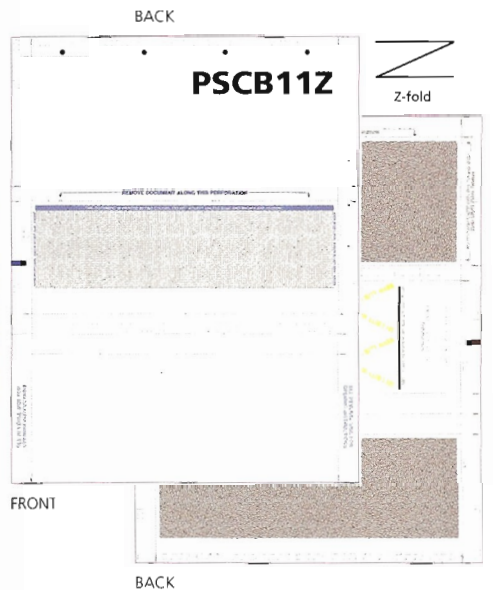

PRESSURE SEAL Checks 11 Inch

The most complete line of Pressure Seal checks available as 11 inch Z-fold, C-fold and 14 inch Z-fold and EZ-fold (eccentric Z). These are the highest quality stock Pressure Seal checks with the most secure cohesive patterns, security features and patented folds as you will note from the features below. Please contact plant for samples of the Pressure Seal products to test with your laser and sealing equipment.

CHECKS 11 INCH		
FORM #	BASIS WEIGHT	DESCRIPTION
PSCIR11Z	29#	Blue/Burgandy Secure Scan™ Iridescent Z-fold simplex
PSCG11Z	29#	Green Secure Scan™ Pantograph Z-fold simplex
PSCB11Z	29#	Brown Secure Scan™ Pantograph Z-fold simplex
PSCG11C	29#	Green Secure Scan™ Pantograph C-fold duplex
PSCB11C	29#	Brown Secure Scan™ Pantograph C-fold duplex