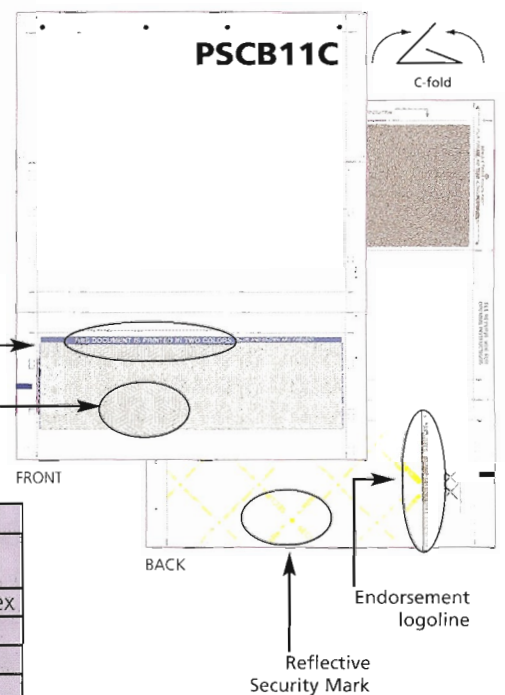

PRESSURE SEAL Checks 11 Inch

The most complete line of Pressure Seal checks available as 11 inch Z-fold, C-fold and 14 inch Z-fold and EZ-fold (eccentric Z). These are the highest quality stock Pressure Seal checks with the most secure cohesive patterns, security features and patented folds as you will note from the features below. Please contact plant for samples of the Pressure Seal products to test with your laser and sealing equipment.

SOME OF OUR FEATURES:

- 29# Pressure Seal TA Security Paper
- Invisible florescent fibers
- Brown stain and full solvent reactivity
- Toner retention
- Opening Instructions
- Heat resistant inks
- Brown/Blue and Green/Blue screens and pantographs
- Reflective Security Mark™ on back of check panel
- Secure Scan™ security screens on voucher
- Two-color bar on check portion
- Endorsement logo-line on check backer

CHECKS 11 INCH		
FORM #	BASIS WEIGHT	DESCRIPTION
PSCIR11Z	29#	Blue/Burgandy Secure Scan™ Iridescent Z-fold simplex
PSCG11Z	29#	Green Secure Scan™ Pantograph Z-fold simplex
PSCB11Z	29#	Brown Secure Scan™ Pantograph Z-fold simplex
PSCG11C	29#	Green Secure Scan™ Pantograph C-fold duplex
PSCB11C	29#	Brown Secure Scan™ Pantograph C-fold duplex